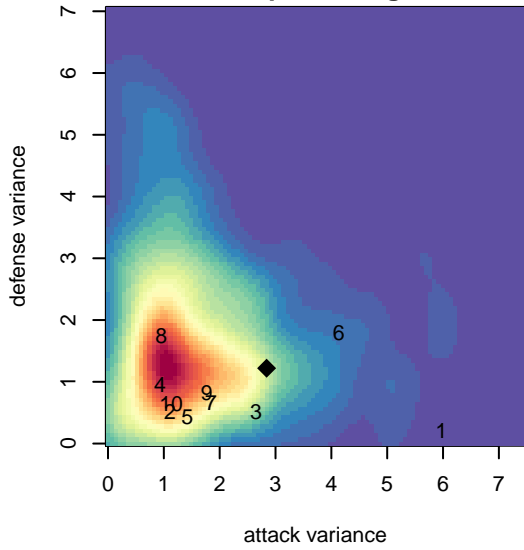

Eastside FC Blue G05

Eastside FC
 Preston, WA
 G05 total strength=815
 attack=1.28 defense=0.87
 fall league = RCL G05 Div 4

alt names used:
 Eastside FC 05 Blue
 Eastside FC 05 Blue
 Eastside FC 05 Blue
 Eastside FC G05 Blue C
 Eastside FC G05 Blue C

Venues played:
 2017 Rainier Challenge Samba U13
 2017 Sounders FC Cup GU13 Silver
 2017 River Jam Copa U13
 2017 RCL G05 Div 4
 2017 WYS Presidents Cup G05 Division 2

Eastside FC Blue G05
 Dots are actual minus expected GF (blue circles) and GA (red triangles).
 Blue line is smoothed change in attack strength. Red is smoothed change in defense strength.

**attack and defense variance (black dot)
relative to other teams
and top 10 in region**

**attack and defense rating
relative to others at age
and all opponents in last 13 months**

Performance relative to 13 month average