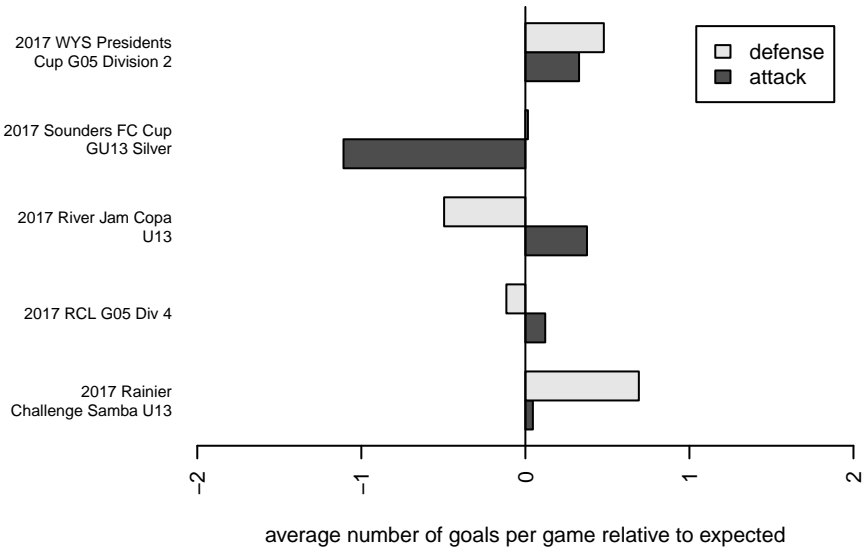

Eastside FC Blue G05

Eastside FC
 Preston, WA
 G05 total strength=815
 attack=1.28 defense=0.87
 fall league = RCL G05 Div 4

alt names used:
 Eastside FC 05 Blue
 Eastside FC 05 Blue
 Eastside FC 05 Blue
 Eastside FC G05 Blue C
 Eastside FC G05 Blue C

Venues played:
 2017 Rainier Challenge Samba U13
 2017 Sounders FC Cup GU13 Silver
 2017 River Jam Copa U13
 2017 RCL G05 Div 4
 2017 WYS Presidents Cup G05 Division 2

Eastside FC Blue G05
 Dots are actual minus expected GF (blue circles) and GA (red triangles).
 Blue line is smoothed change in attack strength. Red is smoothed change in defense strength.

**attack and defense variance (black dot)
relative to other teams
and top 10 in region**

**attack and defense rating
relative to others at age
and all opponents in last 13 months**

Performance relative to 13 month average