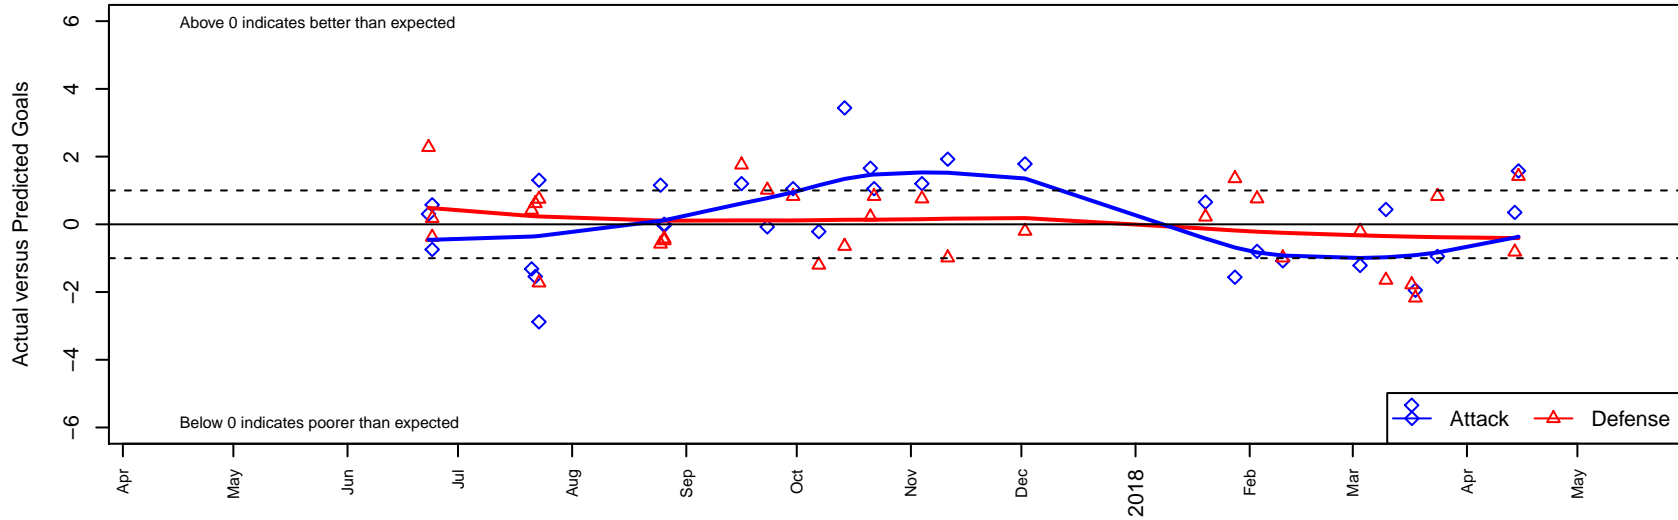

Eastside FC Blue G05

Eastside FC
 Preston, WA
 G05 total strength=815
 attack=1.28 defense=0.87
 fall league = RCL G05 Div 4

alt names used:
 Eastside FC 05 Blue
 Eastside FC 05 Blue
 Eastside FC 05 Blue
 Eastside FC G05 Blue C
 Eastside FC G05 Blue C

Venues played:
 2017 Rainier Challenge Samba U13
 2017 Sounders FC Cup GU13 Silver
 2017 River Jam Copa U13
 2017 RCL G05 Div 4
 2017 WYS Presidents Cup G05 Division 2

Eastside FC Blue G05
 Dots are actual minus expected GF (blue circles) and GA (red triangles).
 Blue line is smoothed change in attack strength. Red is smoothed change in defense strength.

**attack and defense variance (black dot)
relative to other teams
and top 10 in region**

**attack and defense rating
relative to others at age
and all opponents in last 13 months**

Performance relative to 13 month average