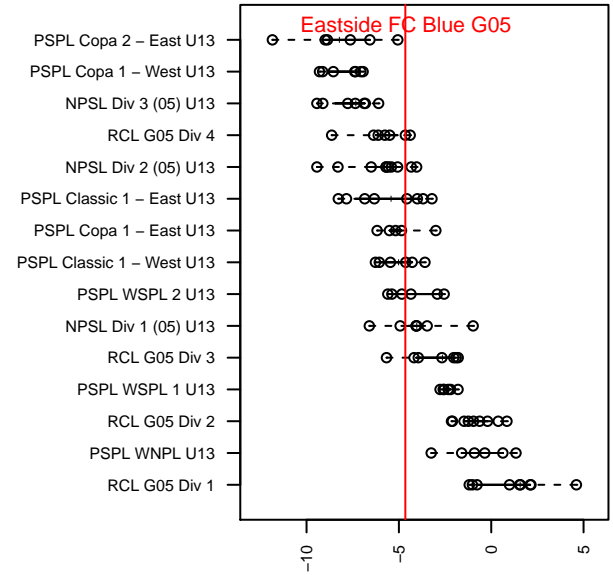

Eastside FC Blue G05

Eastside FC
 Preston, WA
 G05 total strength=815
 attack=1.28 defense=0.87
 fall league = RCL G05 Div 4

alt names used:
 Eastside FC 05 Blue
 Eastside FC 05 Blue
 Eastside FC 05 Blue
 Eastside FC G05 Blue C
 Eastside FC G05 Blue C

Venues played:
 2017 Rainier Challenge Samba U13
 2017 Sounders FC Cup GU13 Silver
 2017 River Jam Copa U13
 2017 RCL G05 Div 4
 2017 WYS Presidents Cup G05 Division 2

Eastside FC Blue G05
 Dots are actual minus expected GF (blue circles) and GA (red triangles).
 Blue line is smoothed change in attack strength. Red is smoothed change in defense strength.

**attack and defense variance (black dot)
relative to other teams
and top 10 in region**

**attack and defense rating
relative to others at age
and all opponents in last 13 months**

Performance relative to 13 month average