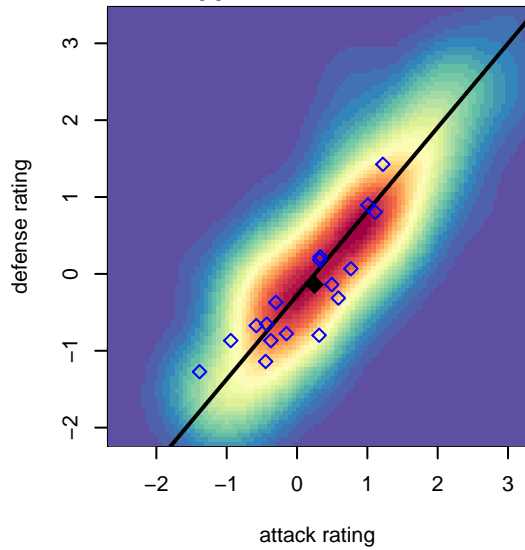

Eastside FC Blue G05

Eastside FC
 Preston, WA
 G05 total strength=815
 attack=1.28 defense=0.87
 fall league = RCL G05 Div 4

alt names used:
 Eastside FC 05 Blue
 Eastside FC 05 Blue
 Eastside FC 05 Blue
 Eastside FC G05 Blue C
 Eastside FC G05 Blue C

Venues played:
 2017 Rainier Challenge Samba U13
 2017 Sounders FC Cup GU13 Silver
 2017 River Jam Copa U13
 2017 RCL G05 Div 4
 2017 WYS Presidents Cup G05 Division 2

Eastside FC Blue G05
 Dots are actual minus expected GF (blue circles) and GA (red triangles).
 Blue line is smoothed change in attack strength. Red is smoothed change in defense strength.

**attack and defense variance (black dot)
relative to other teams
and top 10 in region**

**attack and defense rating
relative to others at age
and all opponents in last 13 months**

Performance relative to 13 month average