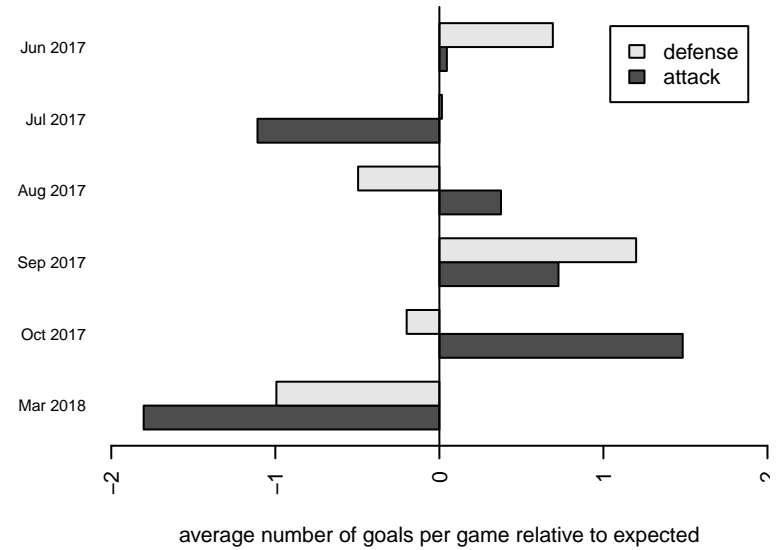

Performance relative to 13 month average